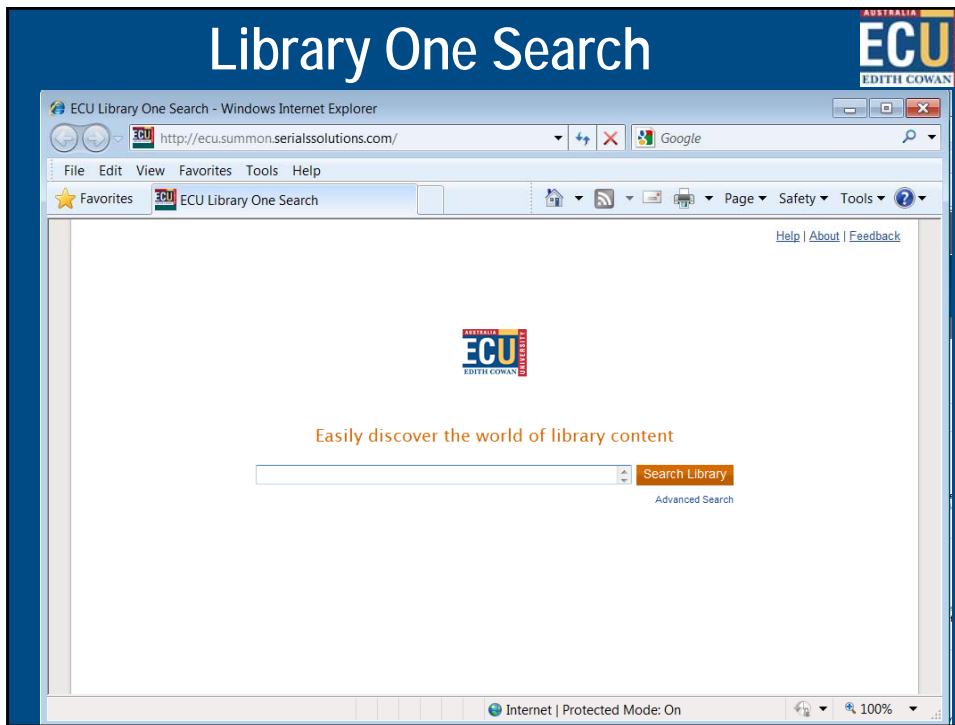

This slide displays two search results for the title "Prehistory of Australia" by author "Mulvaney, D". Both results include an "Availability: Check Availability" link. The first result is for "Web Resources" and features a globe icon circled in red. The second result is for "Course Reading" and features a laptop icon circled in red. To the right of these results is a photograph of a man with glasses, looking thoughtful with his hand on his head.